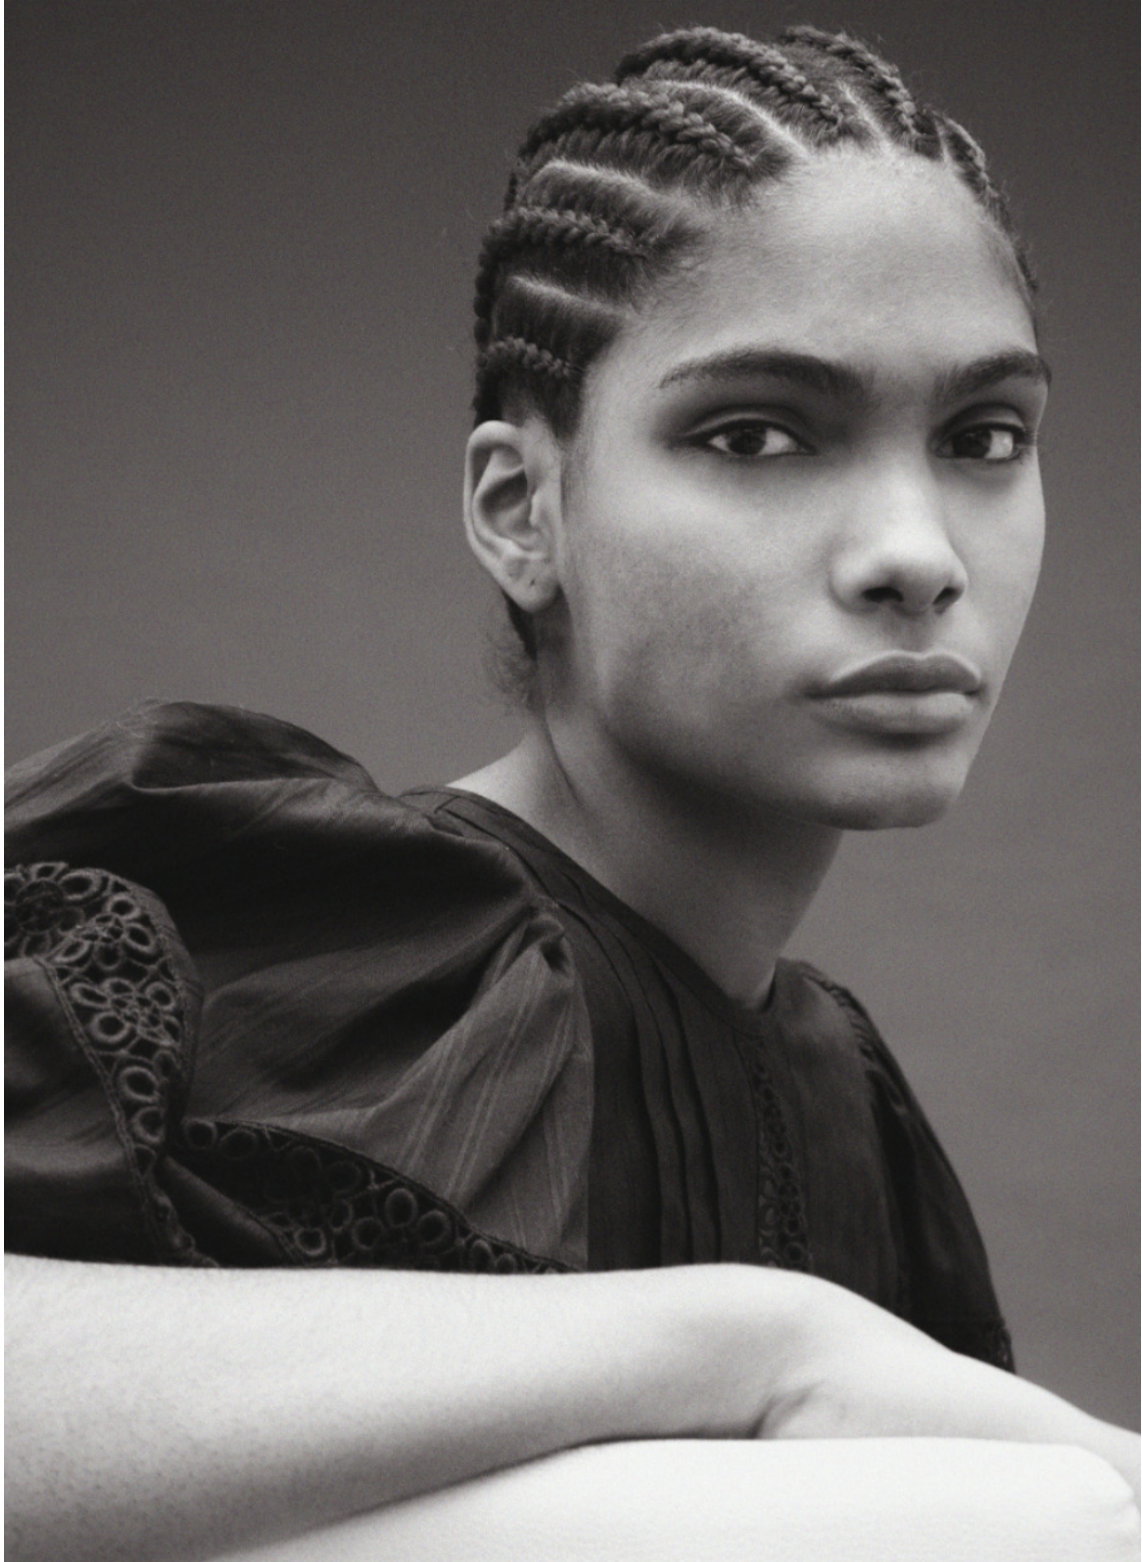

# ELISA PENA

height 5'10.5 · bust 31.5" · waist 25" · hips 36" · dress 36 EU/6 US/8 UK  
shoes size 41 EU/10 US/7 UK · hair brown · eyes brown

# ELISA PENA

height 5'10.5 · bust 31.5" · waist 25" · hips 36" · dress 36 EU/6 US/8 UK  
shoes size 41 EU/10 US/7 UK · hair brown · eyes brown

MGM  
MODELS

MGM  
MODELS